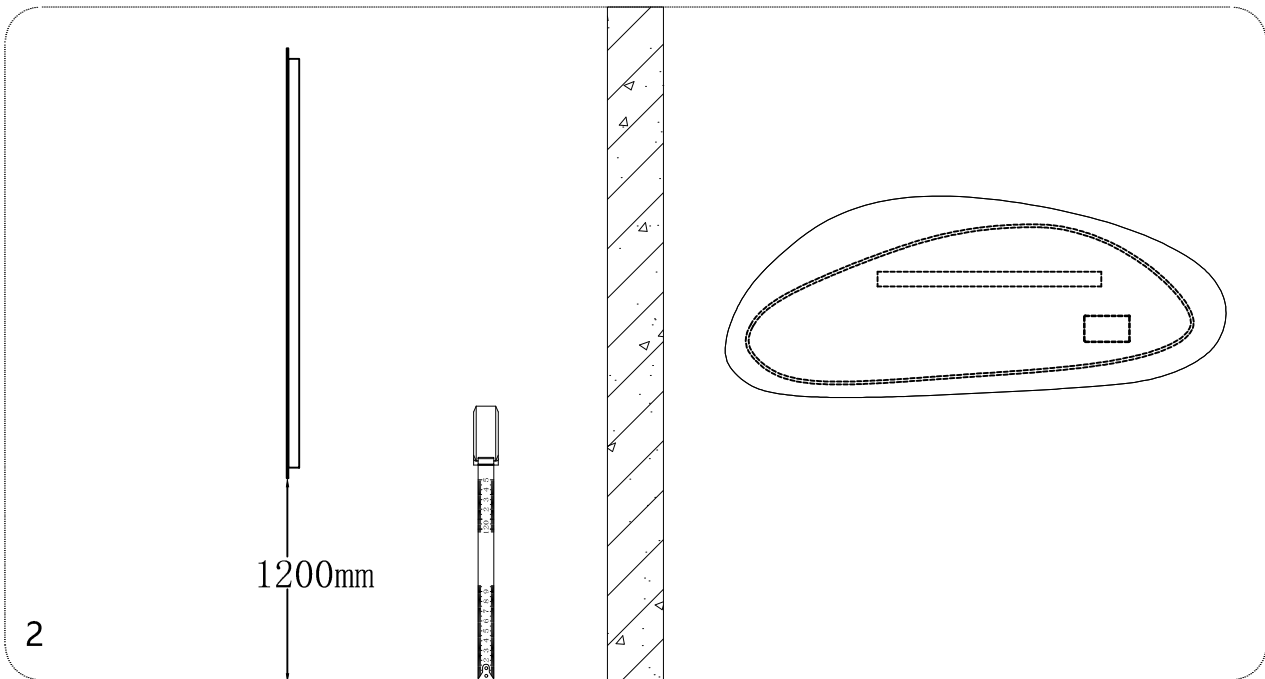

BLACK & WHITE

U970.MR1600

2x ϕ 12x55

2x ϕ 8x75

1

1200mm

2

3