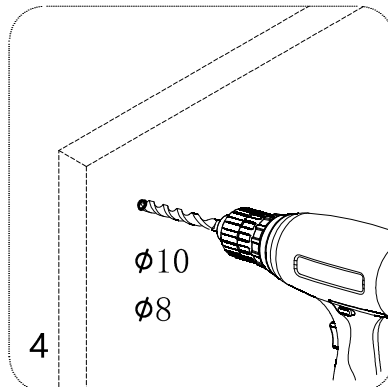

BLACK & WHITE

U970.MR1600

2x ϕ 12x55

2x ϕ 8x75

1

1200mm

2

3